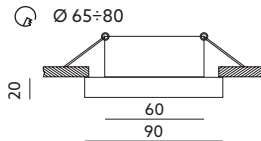

PIERŚCIEŃ OZDOBNY DO OPRAW / DECORATIVE RING FOR FITTINGS

OH49
CZARNY / BLACK

- pierścień ozdobny do opraw – nieruchomy,
- wykonany ze stopu aluminium i szkła,
- nie zawiera źródła światła,
- nie zawiera oprawki ceramicznej.

- decorative ring for fittings – fixed,
- made of aluminum alloy and glass,
- light source excluded,
- holder excluded.

MODEL	INDEKS	KOLOR	WAGA NETTO [kg]	PAKOWANIE [szt.]	KOD EAN
MODEL	INDEX	COLOR	NET WEIGHT [kg]	PACKING [pcs.]	BARCODE
OH49	KPOH49CZ	CZARNY BLACK	0,22	30	5900605099155

MAX
35W

0,5
[m]

12VDC

G5.3

230V~

50Hz

GU10